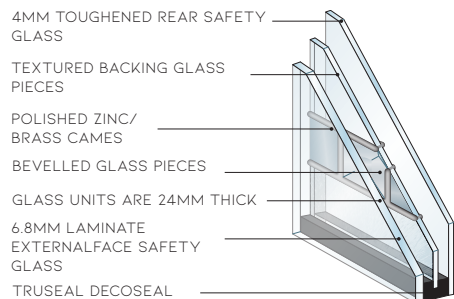

The door's core is what makes it so thermally efficient and so good at reducing sound. In fact, it is the most thermally efficient door on the market, increasing your home's energy efficiency and saving you money on your energy bills.

Technical Figures

A Framexpress GRP composite door has a wealth of facts and figures that prove its quality. The door:

- Reduces outdoor noise by an average of 31dB
- Achieves Global Warming Potential (GWP) score of less than 5
- Achieves Ozone Depletion Potential (ODP) score of zero

Energy Efficiency

Doors were tested at the University of Salford's Energy House. This represents a typical Salford 1919 terraced house and its construction represents 21% of the UK's current housing stock.

The house has been reconstructed in a fully environmentally controllable chamber, in which climatic conditions can be maintained, varied, repeated and patterns monitored. For the test, the inside temperature of the Energy House was 25°C with an exterior temperature of 5°C.

Decorative Glass

Construction example;

Features and benefits:

- Decorative triple glazing
- 24mm glass units for standard doors
- Protected from dust and weathering, easy to clean and stays looking good for longer
- Tested and CE marked
- 6.8mm glass laminated as standard
- Glass patterns may vary
- Slight bubbles, lines and surface imperfections are all characteristics of glass. They are not to be considered as defects as they add character to decorative glass.