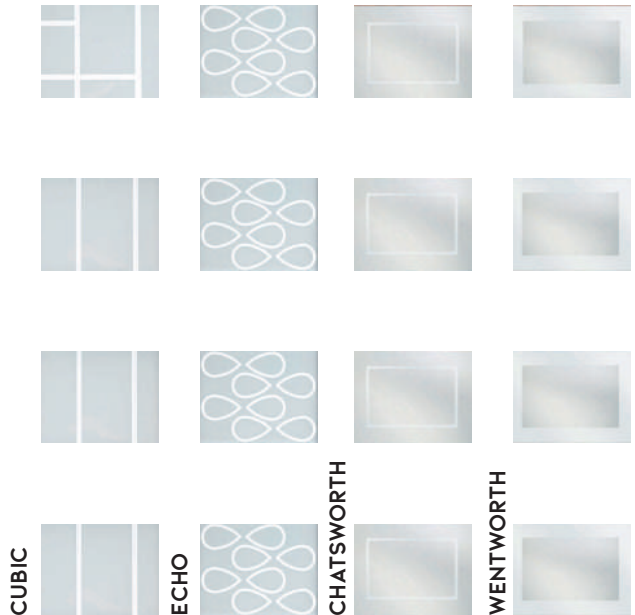

C17
LEFT/CENTRE/RIGHT AVAILABLE

You can see more decorative glass options on our door designer - <https://www.framepress.co.uk/composite-doors/composite-door-designer/>