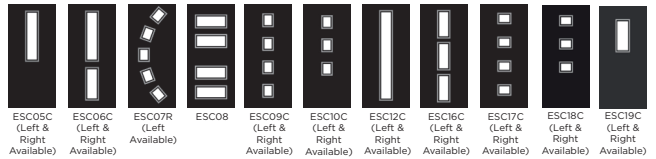

Contemporary Esprit Collection