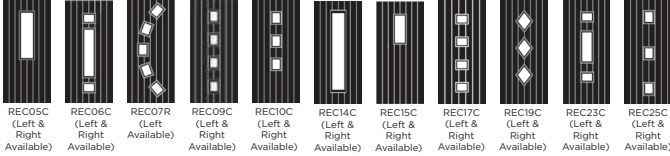

Contemporary Esprit Renown Collection