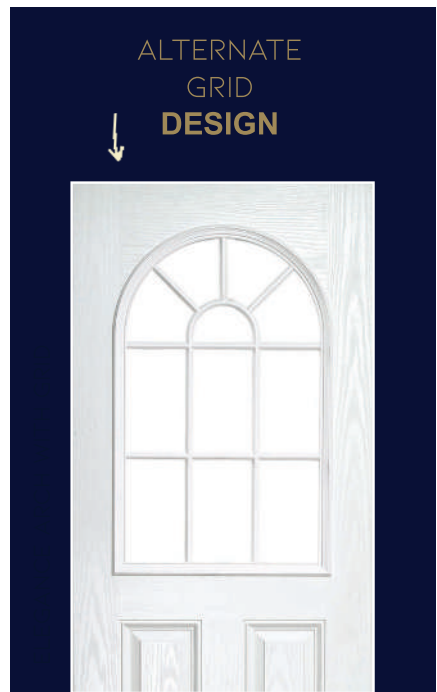

* Kara Colour available in Zinc only.

Colours shown should be used for guidance only as the limitations in the printing process may mean that colours vary from those illustrated