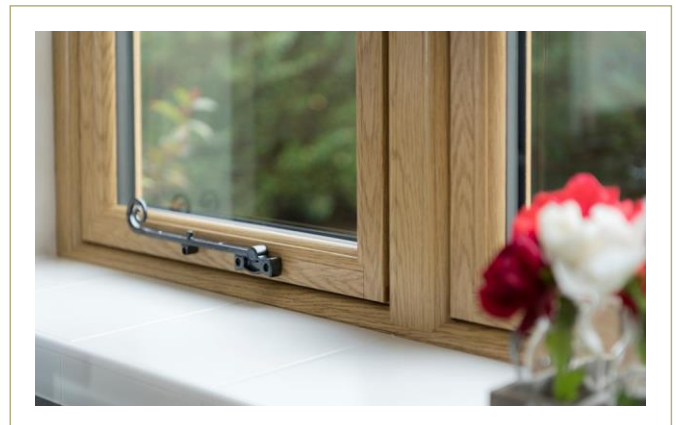

What makes our windows so unique?

PERFORMANCE

To keep out the wind and rain we use our patented high performance, multifunctional weatherseals. The airtight seal this creates helps to maintain your comfort inside your home.

The Flush Sash dual seal is exceptionally watertight, with the added benefit of concealing any hardware. Any water that has found its way inside is quickly evacuated due to the intelligently designed integral drainage gutter.

CONSERVATION

Our Heritage Flush and Sculptured Sash windows look great in any surrounding, from country cottages to modern townhouses. Their subtle charm and elegance will transform your home.

If you live in a Conservation Area, home improvements such as replacing your windows and doors will require planning consent as there are strict guidelines to ensure that architectural features are preserved.

We have designed the Heritage Window Collection with this in mind; replicating the appearance and style of traditional timber windows with features such as our authentic Wood Grain Finish, Monkey Tail Handles and Georgian Bar options. However, you should always obtain consent from a planning/conservation officer before proceeding with an installation.