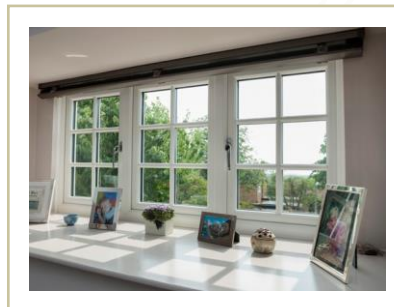

Connoisseur Handle

Classic design with a contemporary twist to create an elegant and stylish window, the connoisseur handle is a perfect match for all our Heritage Window Collection. Suitable for left or right-hand-opening windows, this key locking handle is available in many colour options to complement your windows and doors.