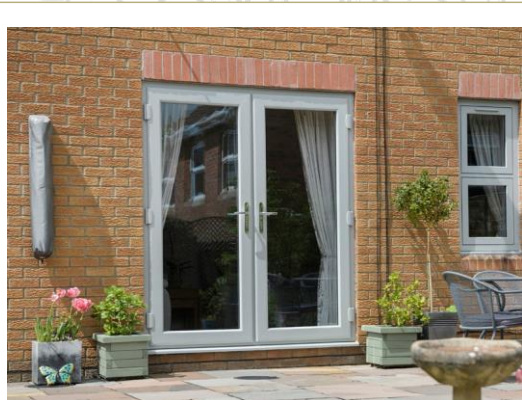

HERITAGE

WINDOW COLLECTION

BY DECEUNINCK