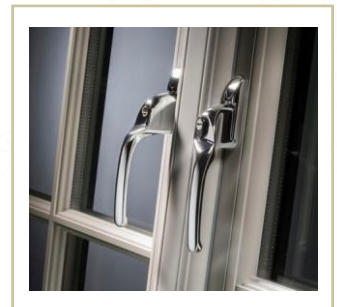

HERITAGE WINDOW COLLECTION

Patented cover caps with colour coordinated finish

Perfectly matching components, even down to the smallest details

Connoisseur Handle

Classic design with a contemporary twist to create an elegant and stylish window, the connoisseur handle is a perfect match for all our Heritage Window Collection. Suitable for left or right-hand-opening windows, this key locking handle is available in many colour options to complement your windows and doors.