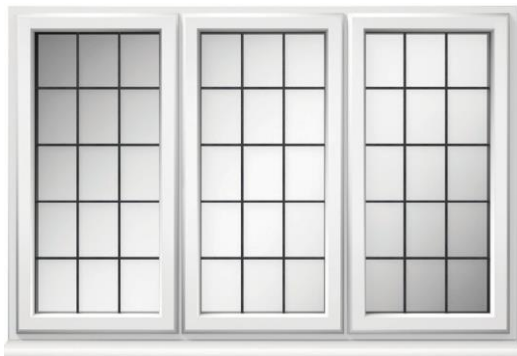

Leaded and Georgian

The design of your Heritage windows and doors have a big impact on the overall appearance of your home. Whatever the age of your property, the original windows and doors were designed to harmonise with it. So it's important to consider what will look right for the building when you replace them. The right design and look can preserve or enhance the value of your home.

Square Leaded

Diamond Leaded

Internal Georgian Bars

External Georgian Bars

Sightlines

Good window design extends to the symmetry of window sightlines. Equal sightlines add balance and harmony - creating the perfect stylish finish.