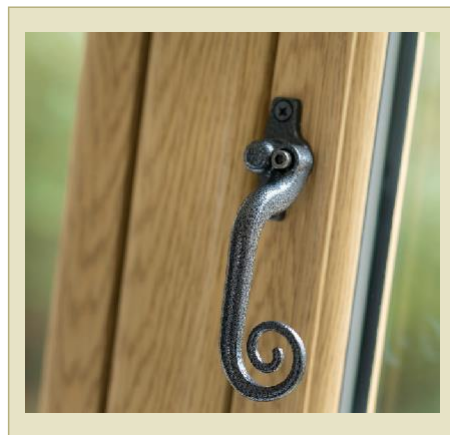

HERITAGE WINDOW COLLECTION

FLUSH SASH WINDOW

Designed to replicate the appearance of timber, Flush Sash windows are distinguished by sashes that close into the frame and finish flush with the face of the window. Flush Sash windows typically have frames that appear the same width, known as 'equal sightlines' this look is achieved using dummy sashes, something that undoubtedly improves the overall appearance of your property.