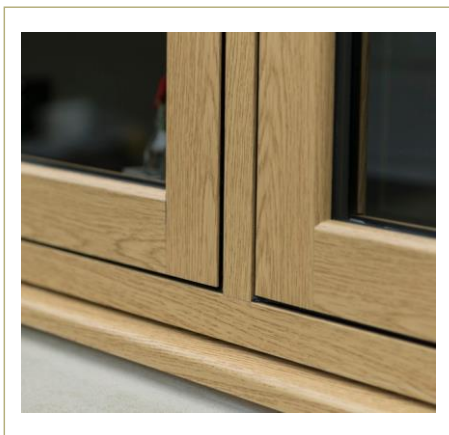

HERITAGE WINDOW COLLECTION

FLUSH SASH WINDOW

Designed to replicate the appearance of timber, Flush Sash windows are distinguished by sashes that close into the frame and finish flush with the face of the window. Flush Sash windows typically have frames that appear the same width, known as 'equal sightlines' this look is achieved using dummy sashes, something that undoubtedly improves the overall appearance of your property.